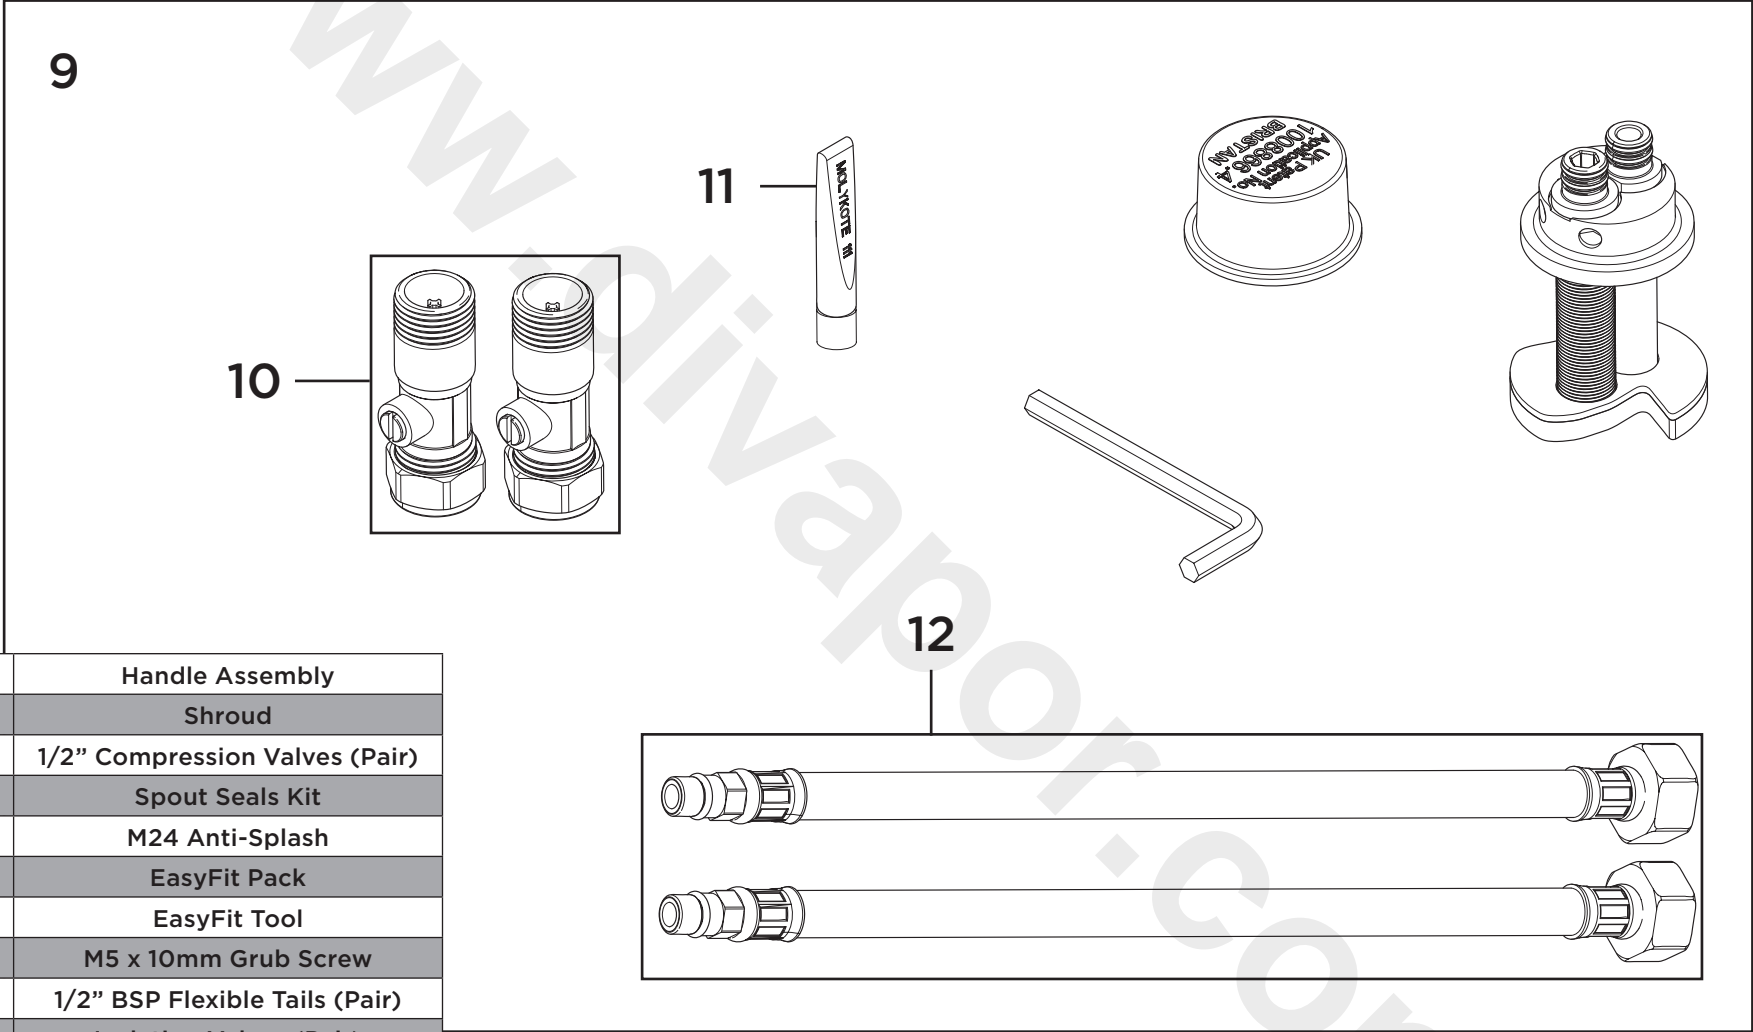

Product Code: KG SNK EF C-G
Revision: D2

1	Reinforcing Plate
2	EasyFit Tool
3	Handle Assembly
4	Shroud
5	1/2" Compression Valves (Pair)
6	M5 x 10mm Grub Screw
7	Spout Seals Kit
8	M24 Anti-Splash
9	EasyFit Pack
10	Isolation Valves (Pair)
11	Molykote Grease
12	1/2" BSP Flexible Tails (Pair)

Product Code: KG SNK EF C-G

Revision: D2

1	Handle Assembly
2	Shroud
3	1/2" Compression Valves (Pair)
4	Spout Seals Kit
5	M24 Anti-Splash
6	EasyFit Pack
7	EasyFit Tool
8	M5 x 10mm Grub Screw
9	1/2" BSP Flexible Tails (Pair)
10	Isolation Valves (Pair)
11	Reinforcing Plate & Washer
12	Molykote Grease