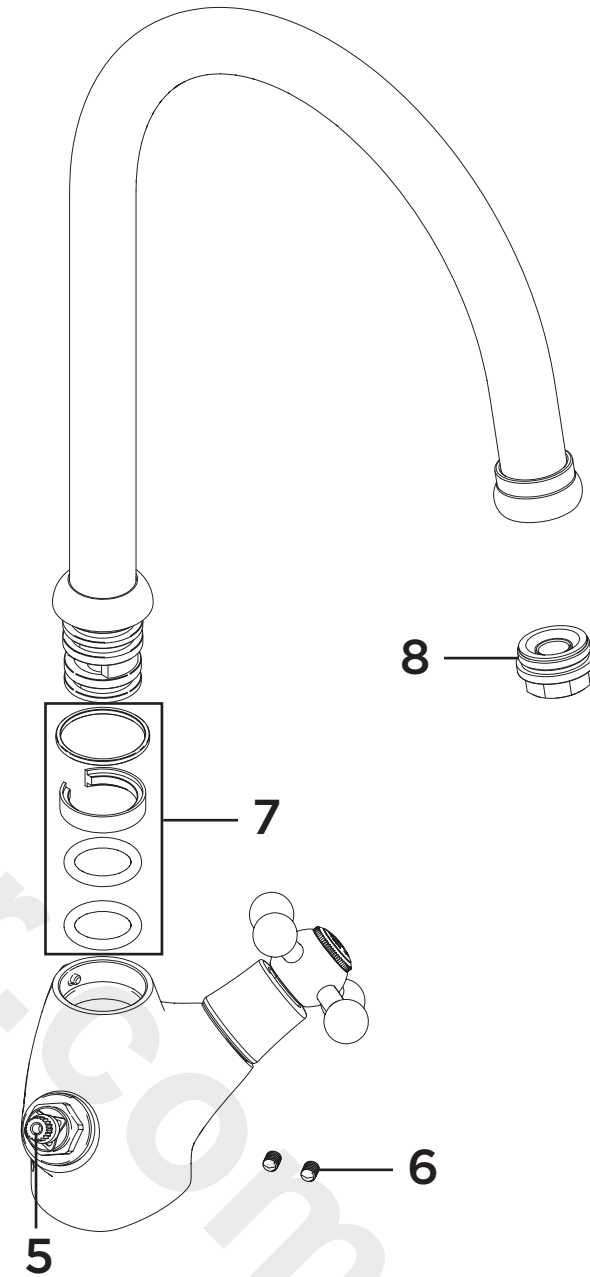

Product Code: KG SNK EF C-G
Revision: D2

1	Reinforcing Plate
2	EasyFit Tool
3	Handle Assembly
4	Shroud
5	1/2" Compression Valves (Pair)
6	M5 x 10mm Grub Screw
7	Spout Seals Kit
8	M24 Anti-Splash
9	EasyFit Pack
10	Isolation Valves (Pair)
11	Molykote Grease
12	1/2" BSP Flexible Tails (Pair)

Product Code: KG SNK EF C-G

Revision: D2

1	Handle Assembly
2	Shroud
3	1/2" Compression Valves (Pair)
4	Spout Seals Kit
5	M24 Anti-Splash
6	EasyFit Pack
7	EasyFit Tool
8	M5 x 10mm Grub Screw
9	1/2" BSP Flexible Tails (Pair)
10	Isolation Valves (Pair)
11	Reinforcing Plate & Washer
12	Molykote Grease