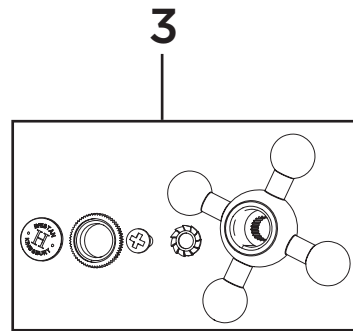

Product Code: KG SNK EF C-G
Revision: D2

1	Reinforcing Plate
2	EasyFit Tool
3	Handle Assembly
4	Shroud
5	1/2" Compression Valves (Pair)
6	M5 x 10mm Grub Screw
7	Spout Seals Kit
8	M24 Anti-Splash
9	EasyFit Pack
10	Isolation Valves (Pair)
11	Molykote Grease
12	1/2" BSP Flexible Tails (Pair)

Product Code: KG SNK EF C-G

Revision: D2

1	Handle Assembly
2	Shroud
3	1/2" Compression Valves (Pair)
4	Spout Seals Kit
5	M24 Anti-Splash
6	EasyFit Pack
7	EasyFit Tool
8	M5 x 10mm Grub Screw
9	1/2" BSP Flexible Tails (Pair)
10	Isolation Valves (Pair)
11	Reinforcing Plate & Washer
12	Molykote Grease